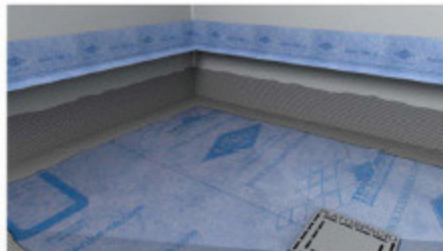

### INSTALLATION INSTRUCTIONS

Spread tile adhesive type or class C 2

Level in a mortar base, or directly glue to wood.

Installation of waterproofing perimeter band.

Once levelled with the rest of the floor, install the waterproofing band Blanke DIBA 15 and PLATOSPACIO is now ready to be tiled