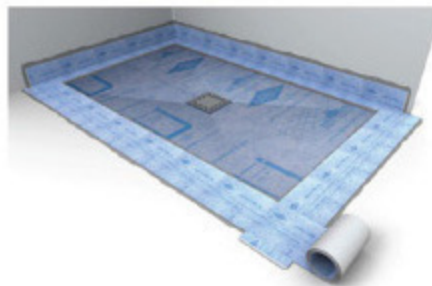

Platospacio shower tray & siphon are fusioned in a single piece and has a great drainage capacity. 0,8ltr./s.

**Platospacio unifies simplicity, efectivity & security, it is also compatible with disabled needs.**

### INSTALLATION INSTRUCTIONS

Spread tile adhesive type or class C 2

Level in a mortar base, or directly glue to wood.

Installation of waterproofing perimeter band.

Once levelled with the rest of the floor, install the waterproofing band Blanke DIBA 15 and PLATOSPACIO is now ready to be tiled

LA DUCHA DE OBRA  
THE BUILT-IN SHOWER TRAY

WWW.PLATOSPACIO.COM